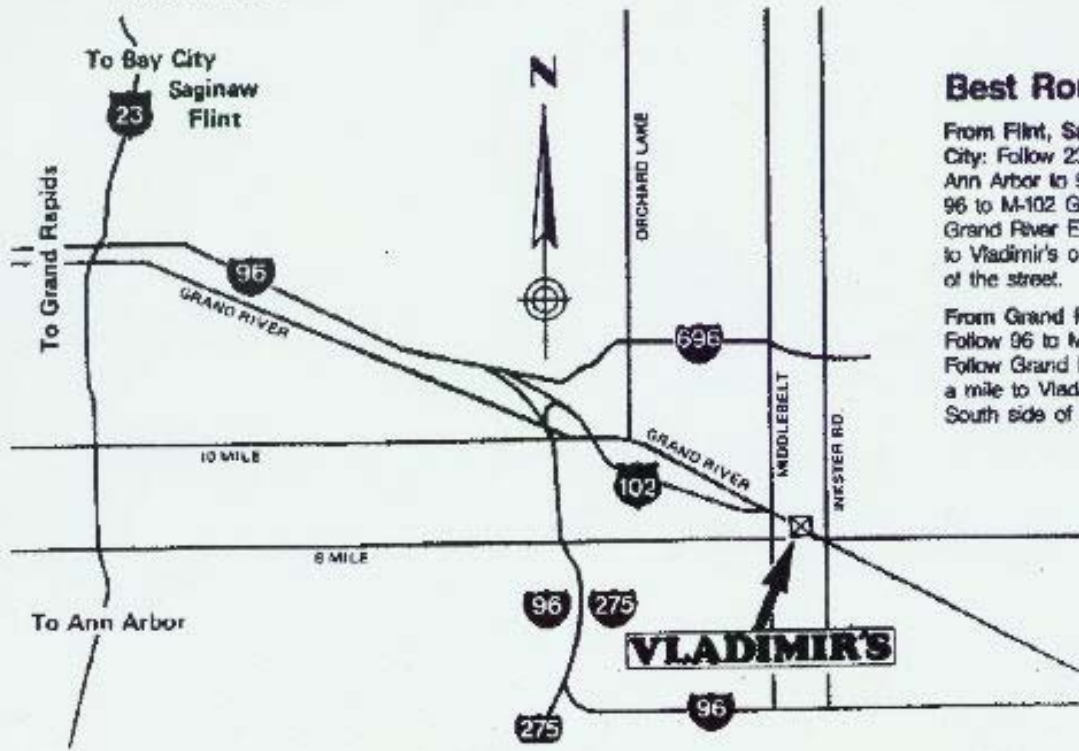

Vladimir's

All Roads Lead to Vladimir's

It is easy to see why Vladimir's location in the center of four bustling communities makes it the ideal meeting place for so many groups in this growing industrial and residential area.

Just follow the map . . . a spacious parking area surrounds the building with easy access from either Grand River or West Eight Mile Road.

28125 Grand River
Farmington, Michigan 48024
Phone: 477-8050

Best Routes

From Flint, Saginaw or Bay City: Follow 23 South toward Ann Arbor to 96 East. Follow 96 to M-102 Grand River. Follow Grand River East about a mile to Vladimir's on the South side of the street.

From Grand Rapids: Follow 96 to M-102 Grand River. Follow Grand River East about a mile to Vladimir's on the South side of the street.